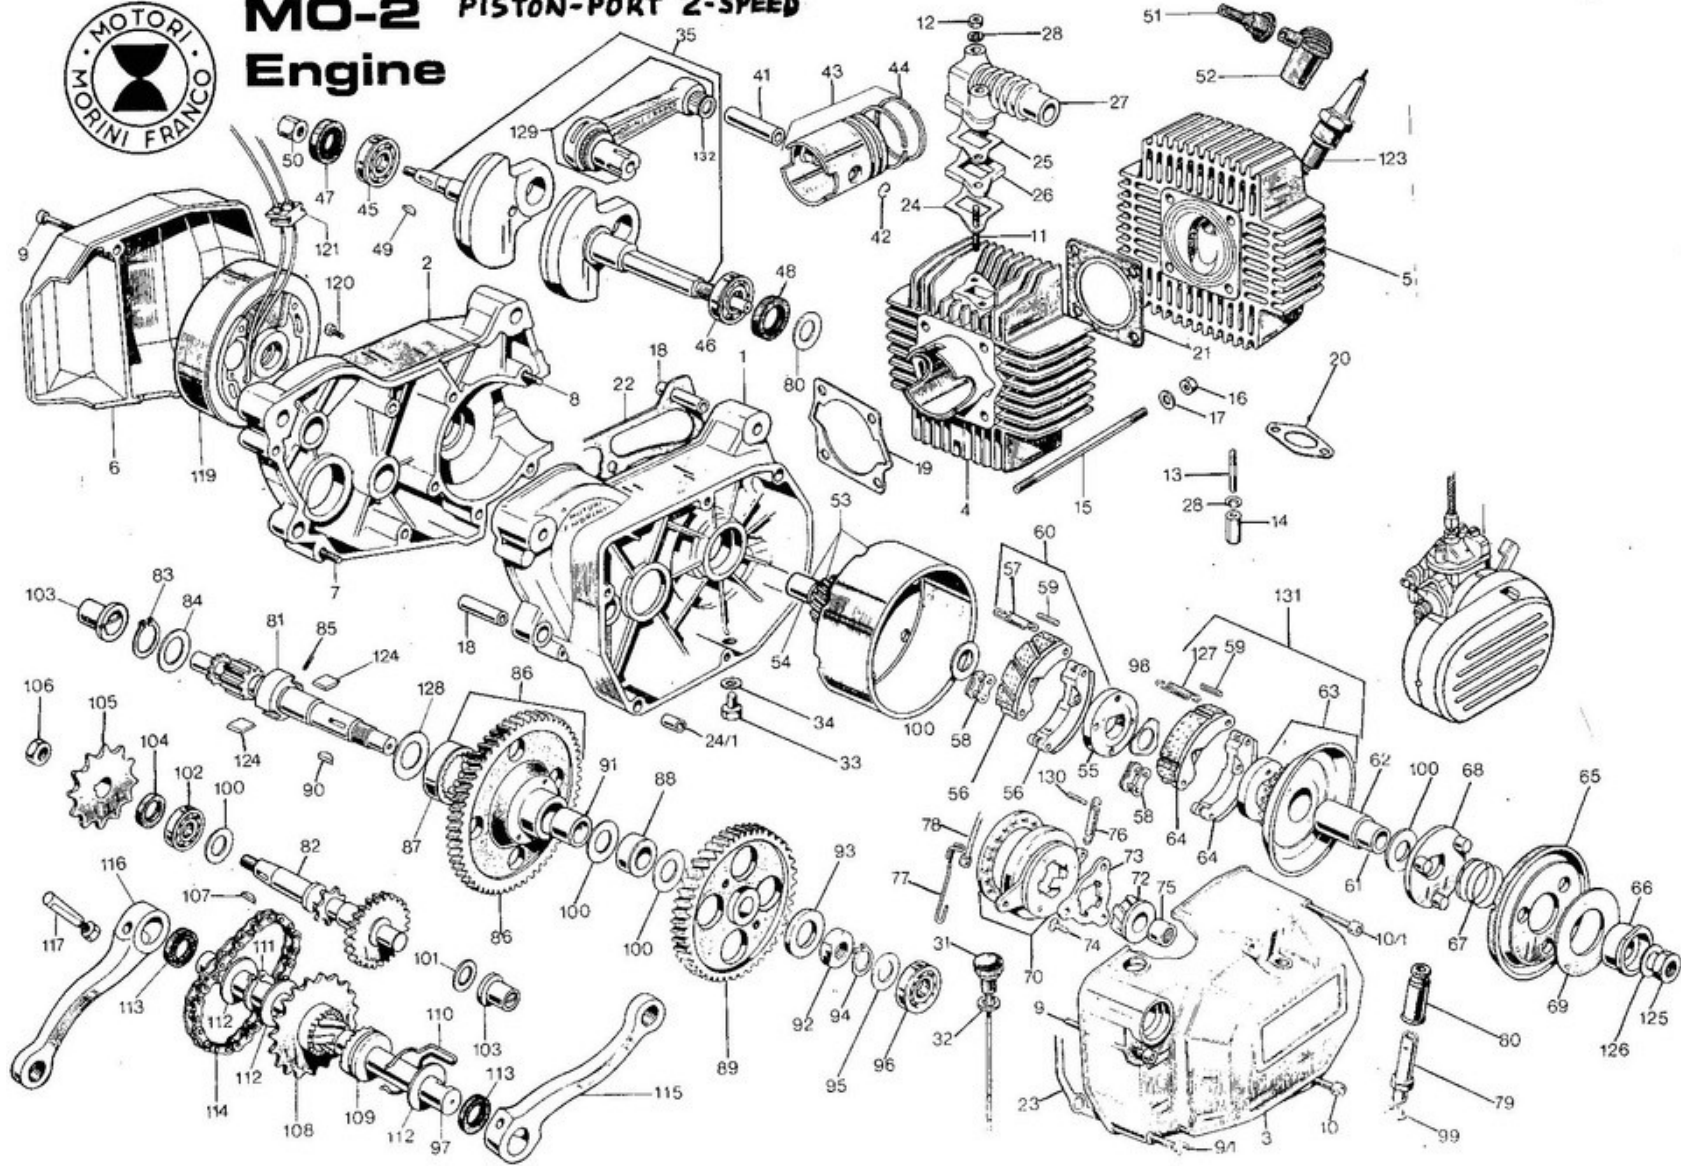

MO-2 PISTON-PORT 2-SPEED Engine

MORINI ENGINES CONT.